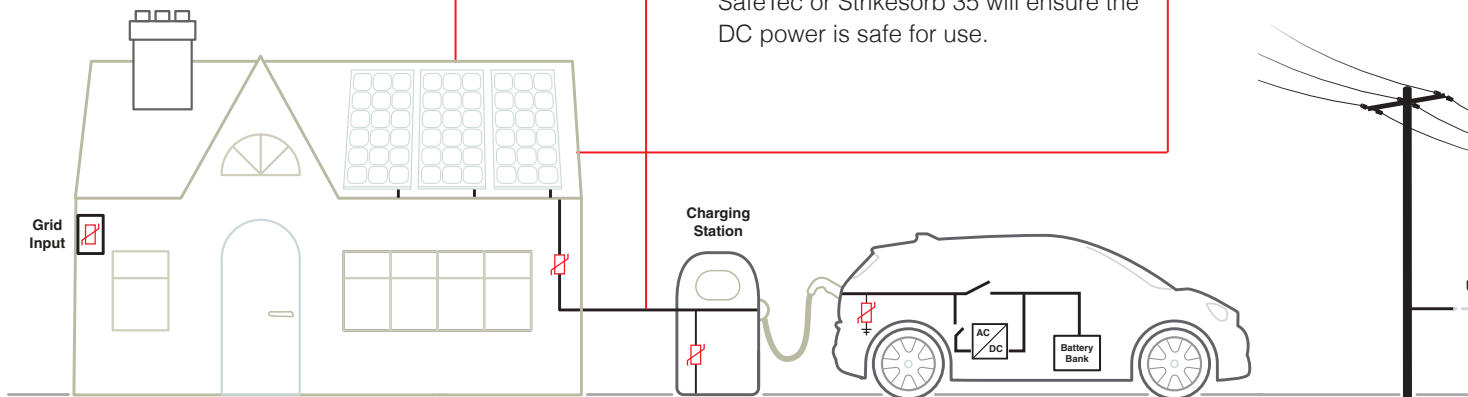

DC Protection

DC protection such as ProBloc, ProTec, SafeTec or Strikesorb 35 will ensure the DC power is safe for use.